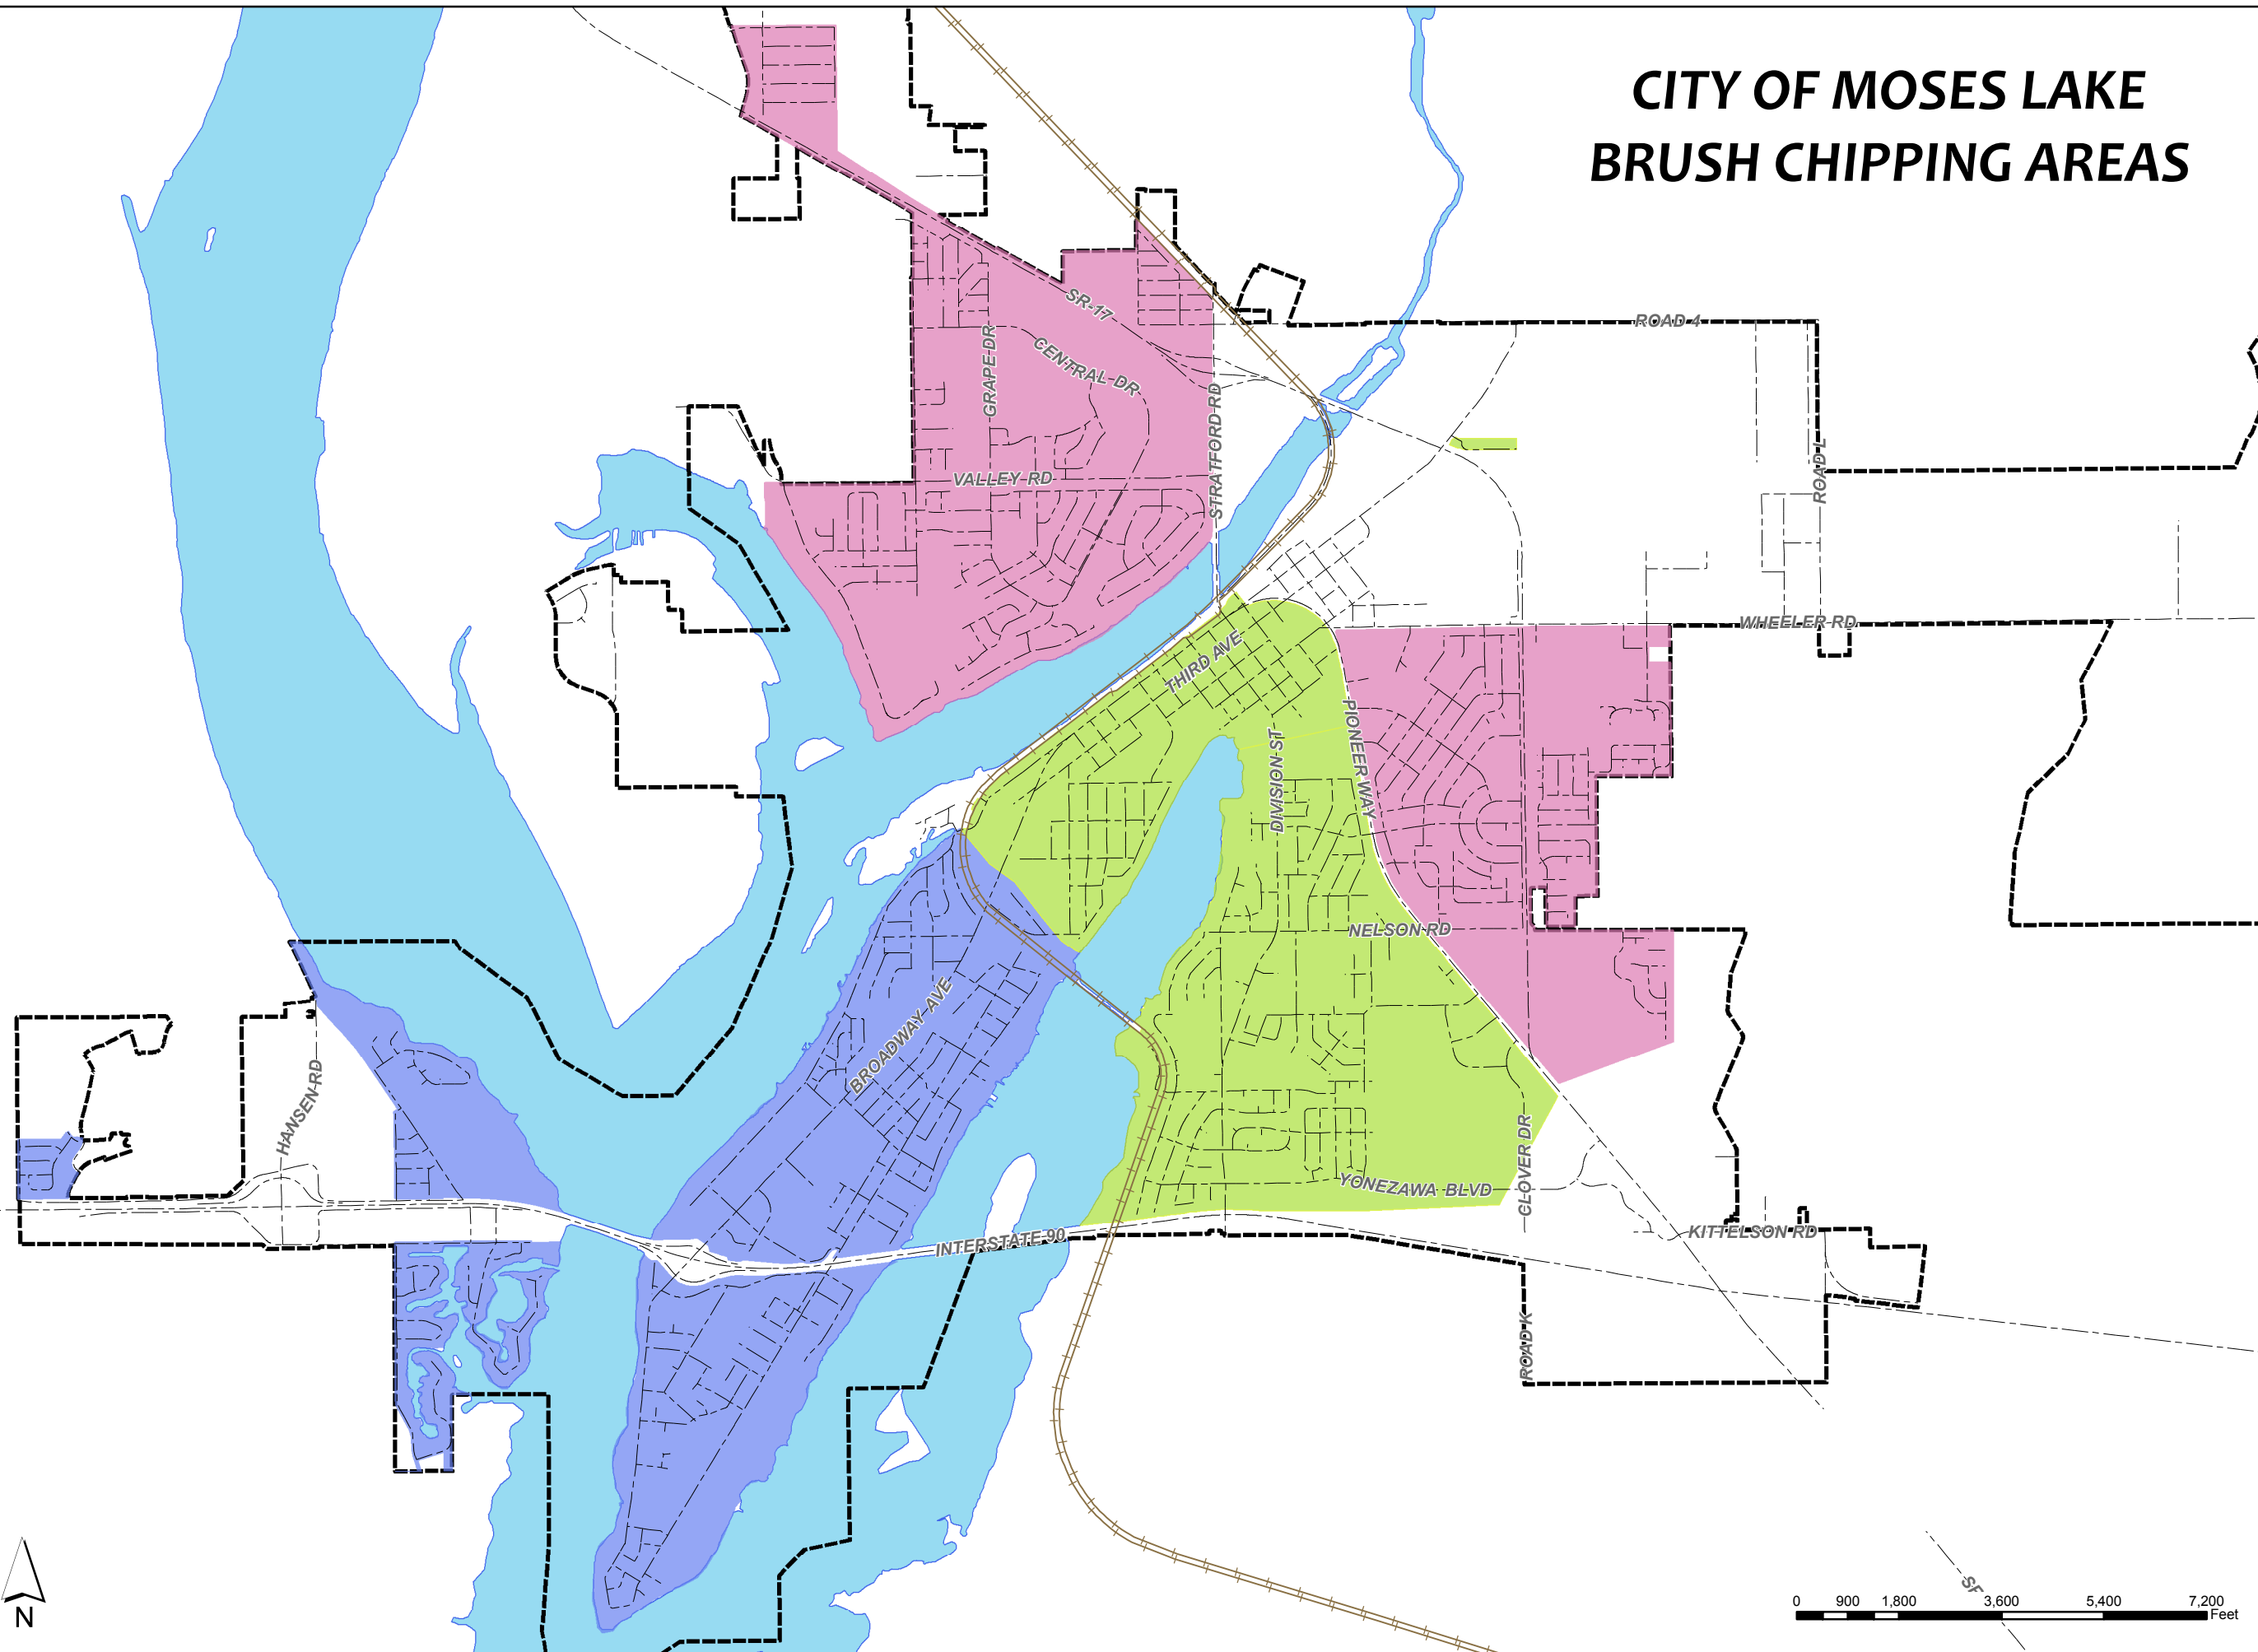

CITY OF MOSES LAKE BRUSH CHIPPING AREAS

Legend

- STREET
- RAILROAD
- CITY LIMITS
- MOSES LAKE

BRUSH CHIPPING SCHEDULE

- WEEK 1
- WEEK 2
- WEEK 3